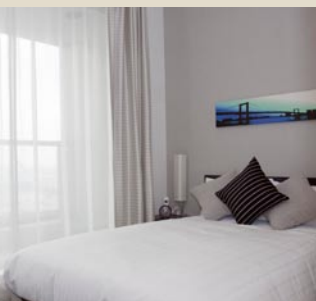

■ Studio Type